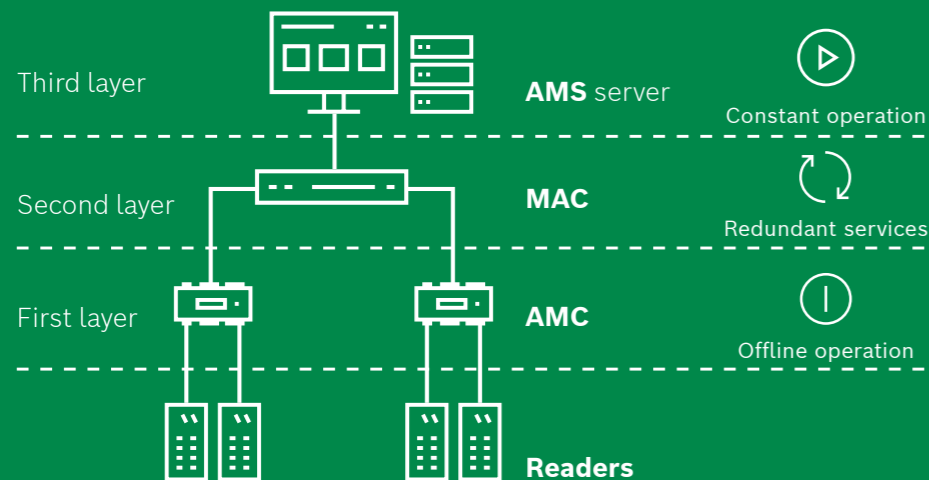

ACCESS CONTROL SOFTWARE

SIMPLE, SCALABLE AND ALWAYS AVAILABLE

Access Management System

The Access Management System is your choice for medium to large sized access control solutions such as office buildings, educational institutes or hospitals. It supports up to 400,000 cardholders, up to 10,000 doors, up to 40 workstation clients and up to 400 divisions.

Highest resilience based on three layers

Simplicity

EASY TO USE, OPERATE AND EXPAND

Lite

Plus

Professional

Ready-to-use license bundles

Easy installation & basic configuration

Intuitive GUI

Easy-to-use map viewer

Multiple functionalities

Global anti-passback

Random screening

Occupancy Limit Control

Office mode

Mantrap

Host view for employees

Threat level management for increased safety on site

Up to 15 configurable threat levels

Initiation of safety measure with one click

Situational awareness for fast and most efficient reaction